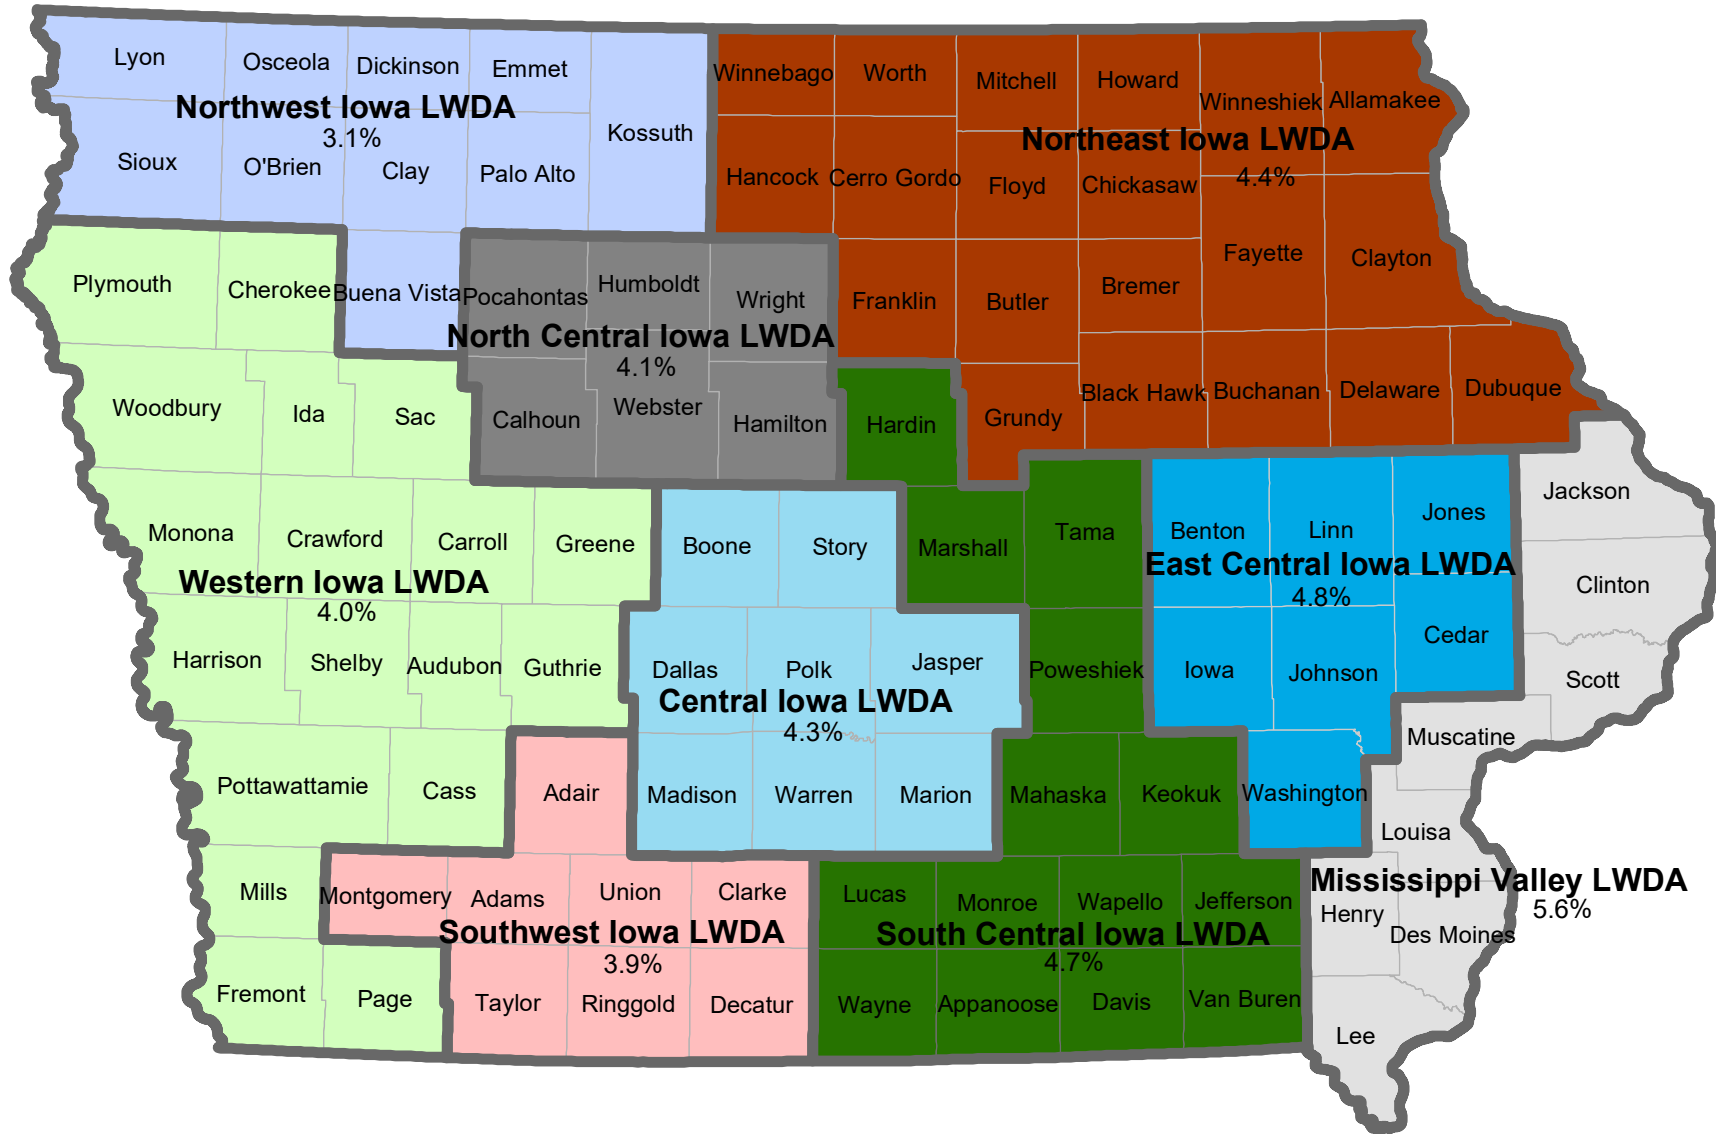

# Average Unemployment Rates for Local Workforce Development Areas

July 2020 - June 2021

Source: Labor Market Information Division, Iowa Workforce Development